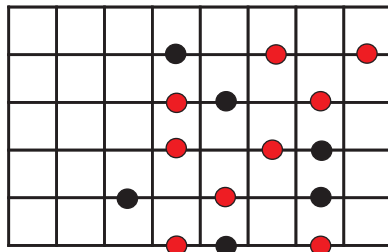

Am(maj7) melodic minor
i

Bm7 dorian b9
ii

Cmaj7#5 lydian augmented
III+

D7 lydian dominant
IV

E7 mixolydian b6
V

F#m7b5 Locrian2
vi°

G#m7b5 Altered Scale
vii°

A Melodic Minor Modes
for bass guitar
Red = chord tones