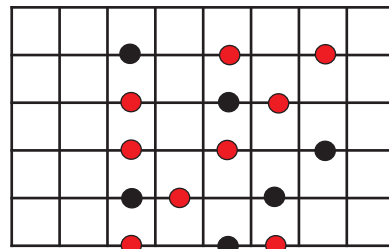

Am(maj7) melodic minor
i

Bm7 dorian b9
ii

Cmaj7#5 lydian augmented
III+

D7 lydian dominant
IV

E7 mixolydian b6
V

F#m7b5 Locrian2
vi°

G#m7b5 Altered Scale
vii°

A Melodic Minor Modes
for bass guitar
Red = chord tones