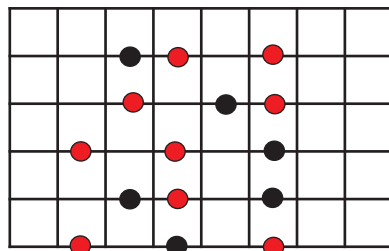

Am(maj7) melodic minor
i

Bm7 dorian b9
ii

Cmaj7#5 lydian augmented
III+

D7 lydian dominant
IV

E7 mixolydian b6
V

F#m7b5 Locrian2
vi°

G#m7b5 Altered Scale
vii°

A Melodic Minor Modes
for bass guitar
Red = chord tones