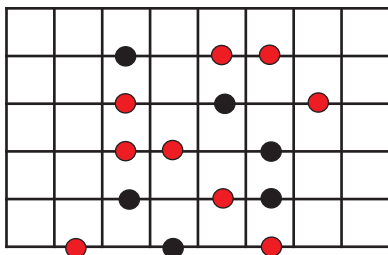

Am(maj7) melodic minor
i

Bm7 dorian b9
ii

Cmaj7#5 lydian augmented
III+

D7 lydian dominant
IV

E7 mixolydian b6
V

F#m7b5 Locrian2
vi°

G#m7b5 Altered Scale
vii°

A Melodic Minor Modes
for bass guitar
Red = chord tones