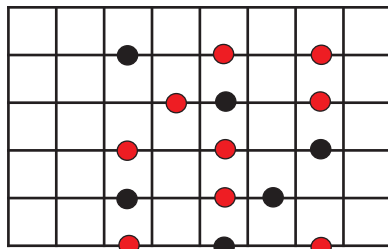

Am(maj7) melodic minor
i

Bm7 dorian b9
ii

Cmaj7#5 lydian augmented
III+

D7 lydian dominant
IV

E7 mixolydian b6
V

F#m7b5 Locrian2
vi°

G#m7b5 Altered Scale
vii°

A Melodic Minor Modes
for bass guitar
Red = chord tones