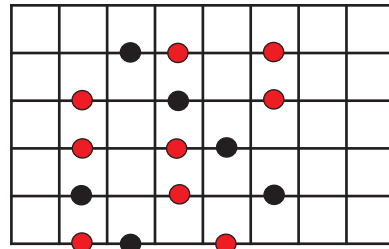

Am(maj7) melodic minor
i

Bm7 dorian b9
ii

Cmaj7#5 lydian augmented
III+

D7 lydian dominant
IV

E7 mixolydian b6
V

F#m7b5 Locrian2
vi°

G#m7b5 Altered Scale
vii°

A Melodic Minor Modes
for bass guitar
Red = chord tones