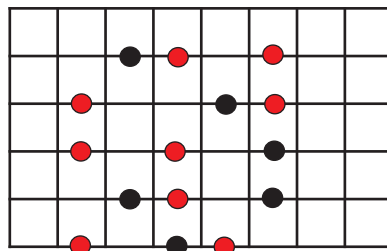

Am(maj7) harmonic minor
i aeolian #7

Bm7b5 locrian #6
ii^o

Cmaj7#5 ionian #5
bIII+

Dm7 dorian #4
iv

E7 phrygian #3 (phrygian dom)
V

Fmaj7 lydian #2
bVI

G#dim ultralocrian
mixolydian #1
vii^o

A Harmonic Minor Modes
for bass guitar
Red = chord tones