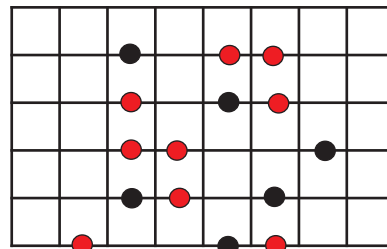

Am(maj7) harmonic minor
i aeolian #7

Bm7b5 locrian #6
ii^o

Cmaj7#5 ionian #5
bIII+

Dm7 dorian #4
iv

E7 phrygian #3 (phrygian dom)
V

Fmaj7 lydian #2
bVI

G#dim ultralocrian
mixolydian #1
vii^o

A Harmonic Minor Modes
for bass guitar
Red = chord tones