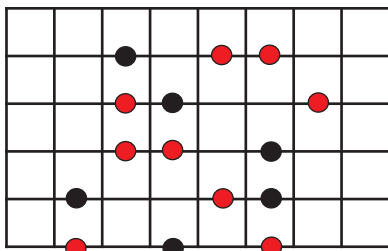

Am(maj7) harmonic minor
i aeolian #7

Bm7b5 locrian #6
ii^o

Cmaj7#5 ionian #5
bIII+

Dm7 dorian #4
iv

E7 phrygian #3 (phrygian dom)
V

Fmaj7 lydian #2
bVI

G#dim ultralocrian
mixolydian #1
vii^o

A Harmonic Minor Modes
for bass guitar
Red = chord tones