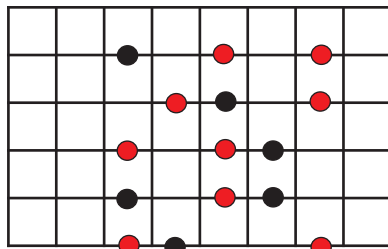

Am(maj7) harmonic minor
i aeolian #7

Bm7b5 locrian #6
ii^o

Cmaj7#5 ionian #5
bIII+

Dm7 dorian #4
iv

E7 phrygian #3 (phrygian dom)
V

Fmaj7 lydian #2
bVI

G#dim ultralocrian
mixolydian #1
vii^o

A Harmonic Minor Modes
for bass guitar
Red = chord tones