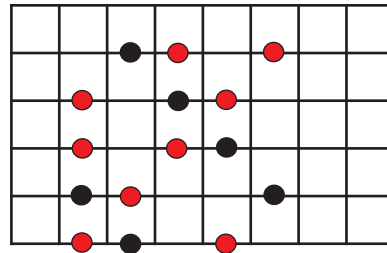

Am(maj7) harmonic minor
i aeolian #7

Bm7b5 locrian #6
ii^o

Cmaj7#5 ionian #5
bIII+

Dm7 dorian #4
iv

E7 phrygian #3 (phrygian dom)
V

Fmaj7 lydian #2
bVI

G#dim ultralocrian
mixolydian #1
vii^o

A Harmonic Minor Modes
for bass guitar
Red = chord tones