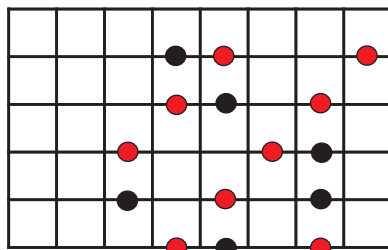

Am(maj7) harmonic minor
i aeolian #7

Bm7b5 locrian #6
ii^o

Cmaj7#5 ionian #5
bIII+

Dm7 dorian #4
iv

E7 phrygian #3 (phrygian dom)
V

Fmaj7 lydian #2
bVI

G#dim ultralocrian
mixolydian #1
vii^o

A Harmonic Minor Modes
for bass guitar
Red = chord tones